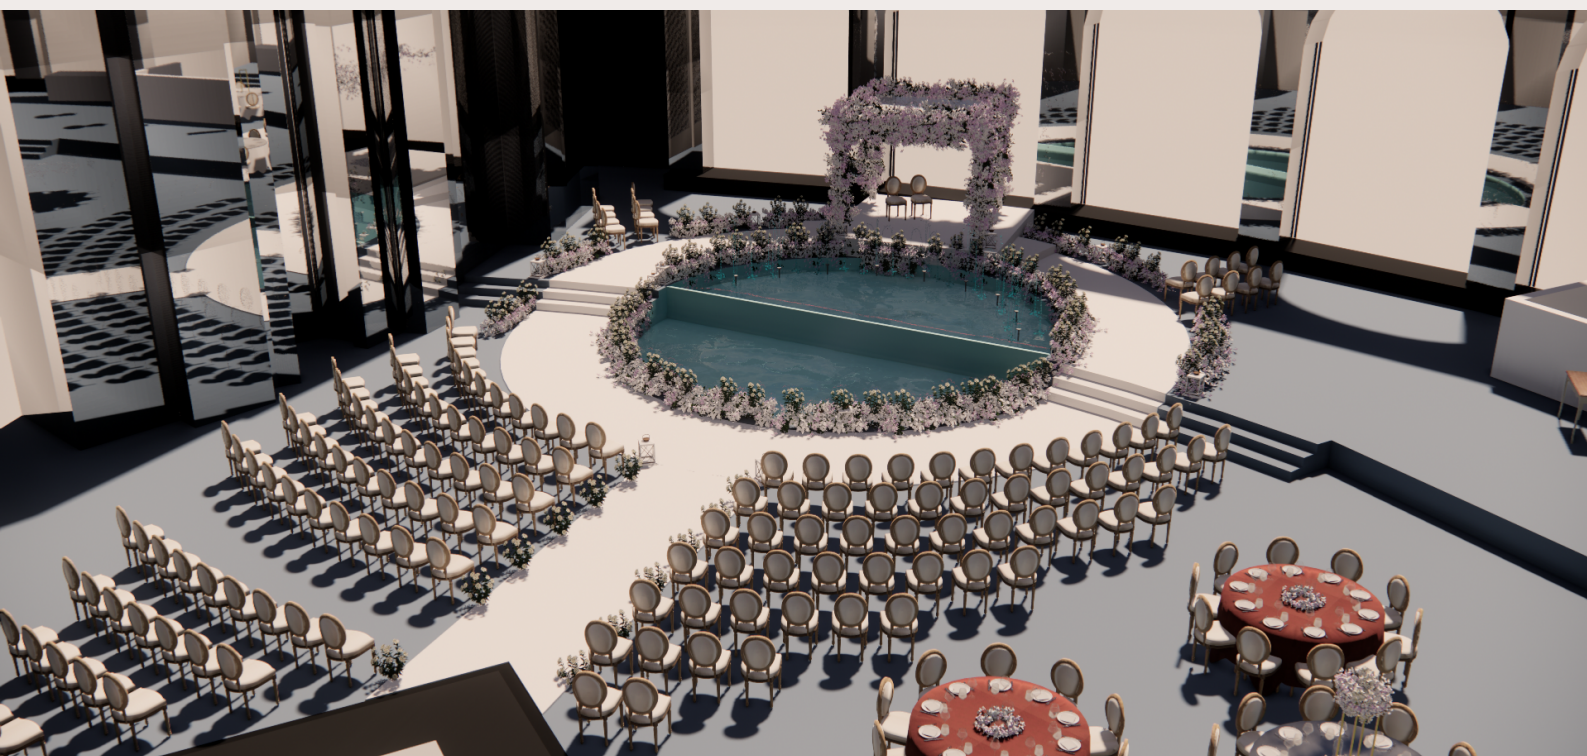

DESIGN & PERSONNALISATION

Découvrez l'excellence du design sur mesure ! De la conception 3D immersive à l'analyse pointue de mood boards, notre équipe expérimentée offre une personnalisation approfondie pour chaque projet. Transformons vos idées en réalité ensemble !